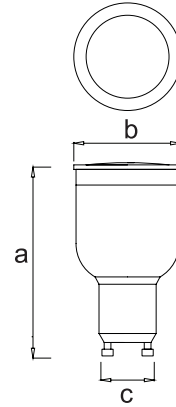

Power LED Lambalar

Power LED Lamp

3X1W Power LED Lamba

3X1W Power LED Lamp

Teknik Çizim
Technical Drawing

5W COB LED Lamba

5W COB LED Lamp

Özellikler

Specifications

- Aluminium injection body with high thermal conductivity
- Cooling fins providing effective heat dissipation.
- Recycled polymer injection PMMA lenses.
- Power LED chips with a lifetime of 25.000 hours minimize maintenance costs.
- High colour rendering index, Ra>80.
- Internal driver enables easy installation without the need for ancillary elements.
- May be used under all conditions with its broad operating temperature range (-20.....+40°C)
- Environmentally friendly and energy efficient with minimum carbon dioxide emission.

LED Ürün Özellikleri Product Details

Ürün Kodu Code No	Tip Type	Güç Power (W)	Renk Sıcaklığı Color Temperature (K)	Işık Akısı Luminous Flux (lm)	Boyutlar Dimensions (mm) a b c	Ağırlık Weight (kg)	Hacim Volume (m³)	Duy Base	Koli Adedi Pcs/Pack
5981 1110	Power Led	3x1	4000	200	60x50x15	14.5	0.0438	GU10	200
5981 1170	Power Led	3x1	6500	200	60x50x15	14.5	0.0438	GU10	200
5981 1320	Power Led	3x1	2700	180	50x59x7	11	0.04466	GU5,3	200
5981 1310	Power Led	3x1	6500	180	50x59x7	11	0.04466	GU5,3	200
5981 2910	COB Led	5	2700	460	89x48x25	18	0.04541	GU10	200