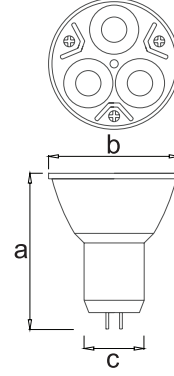

Power LED Lambalar

Power LED Lamp

3X1W Power LED Lamba

3X1W Power LED Lamp

Teknik Çizim
Technical Drawing

5W COB LED Lamba

5W COB LED Lamp

Özellikler

Specifications

- Aluminium injection body with high thermal conductivity
- Cooling fins providing effective heat dissipation.
- Recycled polymer injection PMMA lenses.
- Power LED chips with a lifetime of 25.000 hours minimize maintenance costs.
- High colour rendering index, Ra>80.
- Internal driver enables easy installation without the need for ancillary elements.
- May be used under all conditions with its broad operating temperature range (-20.....+40°C)
- Environmentally friendly and energy efficient with minimum carbon dioxide emission.

LED Ürün Özellikleri Product Details

Ürün Kodu Code No	Tip Type	Güç Power (W)	Renk Sıcaklığı Color Temperature (K)	Işık Akısı Luminous Flux (lm)	Boyutlar Dimensions (mm) a b c	Ağırlık Weight (kg)	Hacim Volume (m³)	Duy Base	Koli Adedi Pcs/Pack
5981 1110	Power Led	3x1	4000	200	60x50x15	14.5	0.0438	GU10	200
5981 1170	Power Led	3x1	6500	200	60x50x15	14.5	0.0438	GU10	200
5981 1320	Power Led	3x1	2700	180	50x59x7	11	0.04466	GU5,3	200
5981 1310	Power Led	3x1	6500	180	50x59x7	11	0.04466	GU5,3	200
5981 2910	COB Led	5	2700	460	89x48x25	18	0.04541	GU10	200